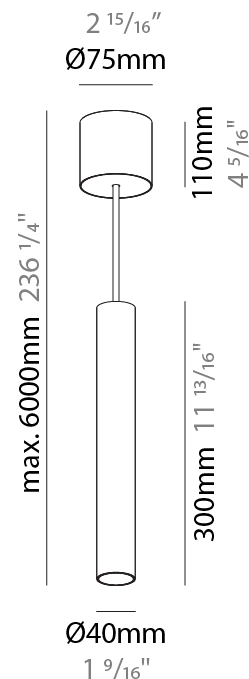

GENERAL

Series: Hangover
Subseries: Hangover Monopoint Surface Canopy
Brand: Prolicht
Division: Architectural
Mounting Type: Suspension
Mounting Location: Ceiling
Subcategory: Pendant

PHYSICAL

Shape: Cylinder
Diameter (mm): 40
Diameter (in): 1 9/16
Height (mm): 300
Height (in): 11 13/16
Max. Overall Height (mm): 2300
Max. Overall Height (in): 90 9/16
Light Distribution: Downlight
Diffuser: Shine Ring 0-6
Fixture Finish: SSR / BKV / CWI / CRY / HAB / LAG / UFT / ITA / RUA / RUR / MIC / FTG / MYG / TWT / LOD / PUS / FRO / FUP / KIA / POP / BLS / SPG / MEY / GOH / GUM / CHC / COM / ABZ / JAG / OBR / MOS / ROR
Fixture Material: Aluminum
Cable Details: 2000mm / 6000mmm Cable in White / Black / Orange / Red

ELECTRICAL

Lamp Type: LED (Zhaga Standard)
Input Wattage (W): 10.9
Total Output Wattage (W): 9
Dimming: Non-Dimmable
Driver Included: Yes
Driver Location: Integrated
Driver Type: Constant Current
Driver Class: Class 2
Input Voltage (V): 120
Constant Current (MA): 500
Upon Request: Remote: 0-10Vdc dimming / Phase dimming 120Vac

LED

Number of LEDs: 1
Color Temperature (°K): 2700 / 3000 / 4000
Max. Delivered Lumen (lm): 842
CRI: >90 CRI
Efficiency (%): 86
Lamp Life (hrs): 50000
Upon Request: ***3500K available in minimum quantities (larger quantities upon request)

OPTICAL

Reflector°: 40 / 50

RATINGS AND CERTIFICATIONS

Certified By: Certified for North American Standards
IP rating: IP20